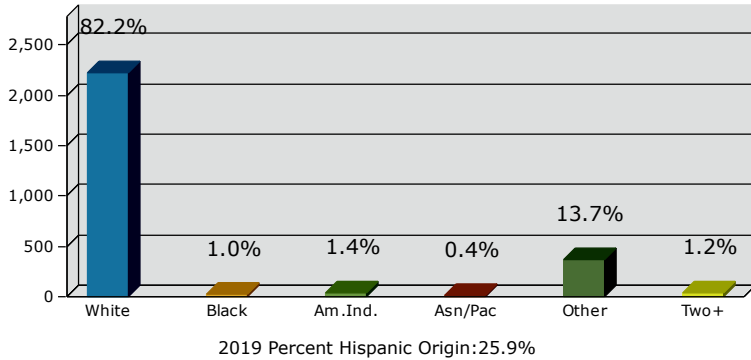

2019 Population by Race

2019 Population by Age

Households

2019 Home Value

2019-2024 Annual Growth Rate

Household Income

Source: U.S. Census Bureau, Census 2010 Summary File 1. Esri forecasts for 2019 and 2024.