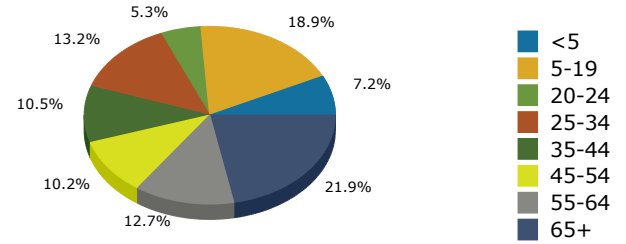

2019 Population by Race

2019 Population by Age

Households

2019 Home Value

2019-2024 Annual Growth Rate

Household Income

Source: U.S. Census Bureau, Census 2010 Summary File 1. Esri forecasts for 2019 and 2024.