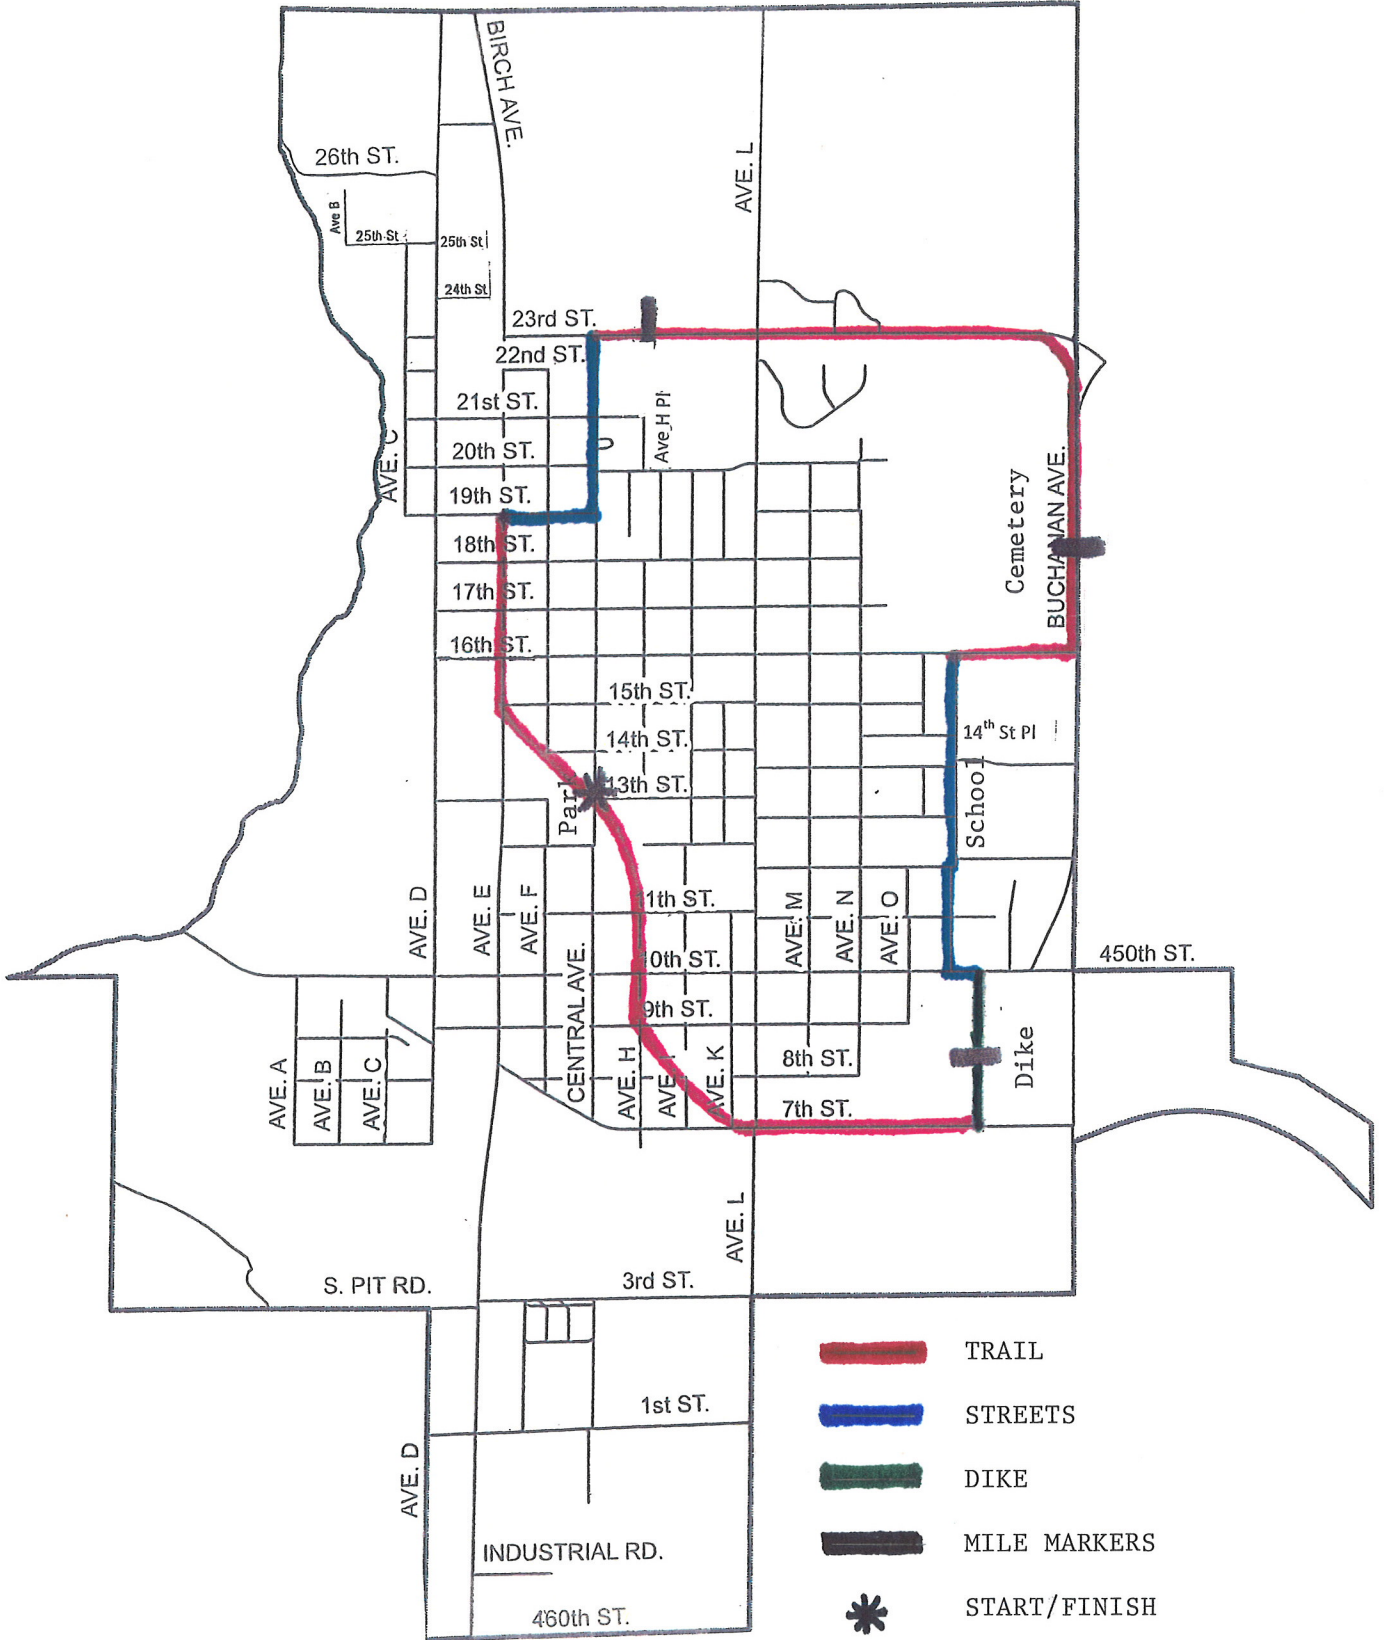

HAWARDEN TRAIL MAP

-  TRAIL
-  STREETS
-  DIKE
-  MILE MARKERS
-  START/FINISH

ENTIRE ROUTE - 4 MILES